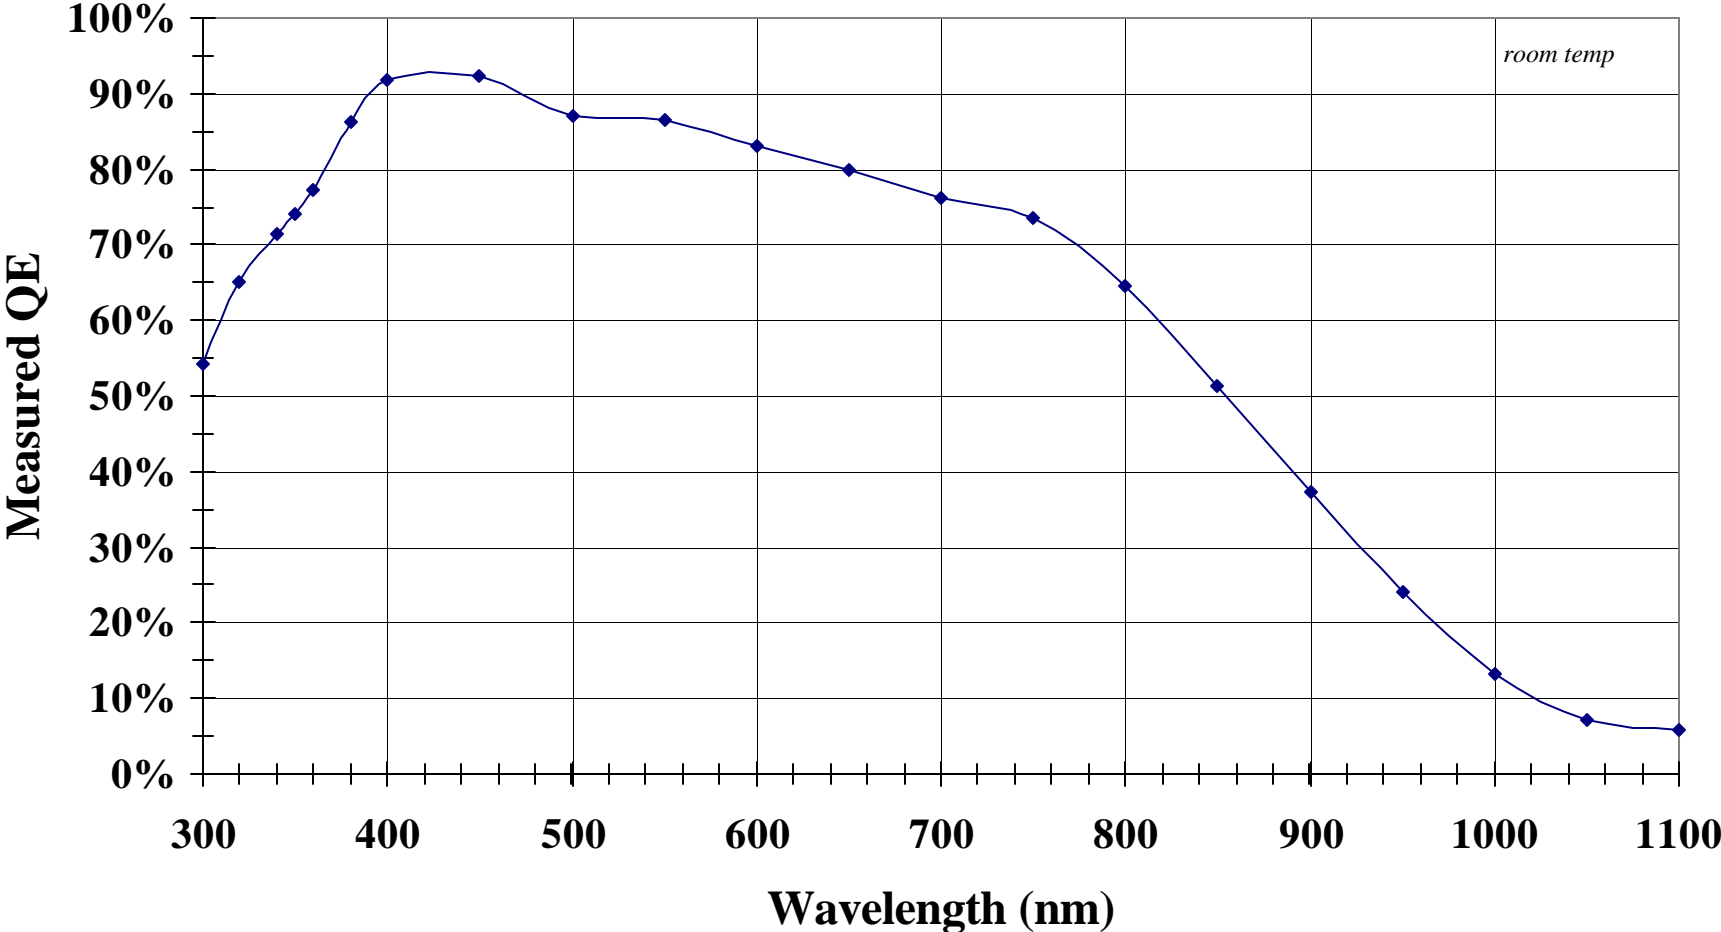

SN3735 - MMT Blue Channel ITL STA0520A

Roy Tucker/Michael Lesser
University of Arizona Imaging Technology Laboratory